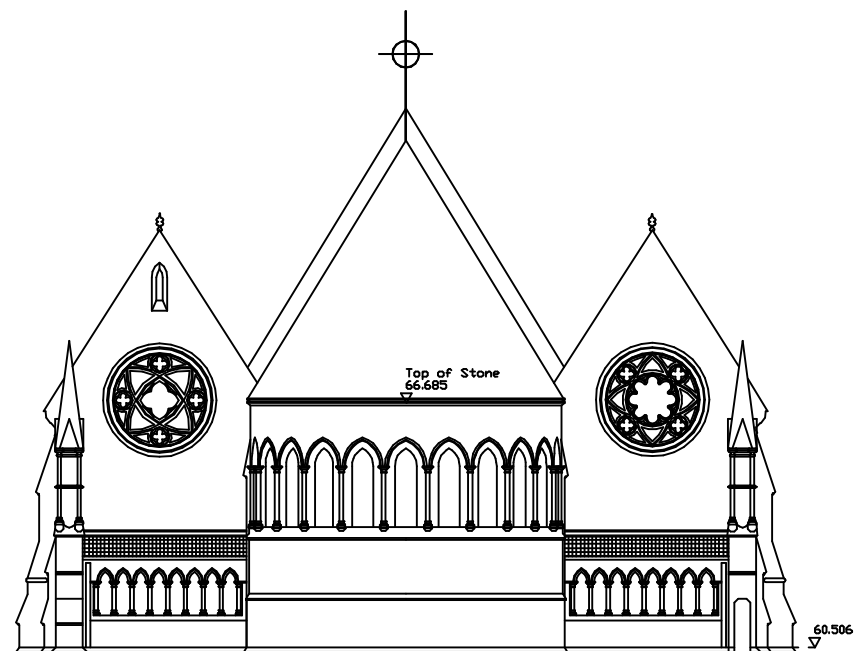

The Old Fire Station Coventry

Ravenstone Hall, Ravenstone

Diverseal Manor - Rear Elevation

Terrace House, Fulham

St Mary's Church, Derby

Weston House, Crew

LAND SURVEY + COMPUTER MODELLING
SV SURVEYING LTD
 78B MARKET STREET
 ASHBY-DE-LA-ZOUCH
 LEICESTERSHIRE
 LE65 1AP
 Tel 01530 560837
 Fax 01850 860188
 Email info@svsurveying.co.uk
 www.svsurveying.co.uk

Project
**MEASURED SURVEYS
 ELEVATION EXAMPLES**

Drawing
**EXISTING
 ELEVATIONS**

Scale 1:100	Drawn SVR/A1
Survey Date FEB '03	Drawing No 03000/03/00